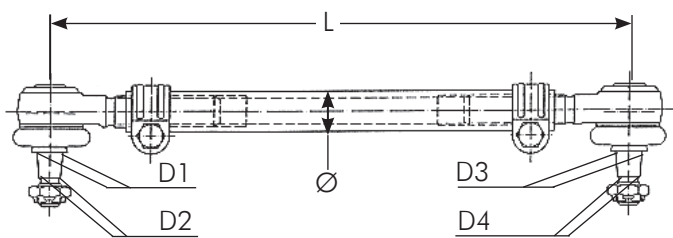

Index

Steering parts fit to			
012	Mercedes Benz	Tie rod ends Steering rods Steering tie rods Steering damper	3 - 5 6 - 18 19 - 23 24
022	Iveco	Tie rod ends Steering rods Steering tie rods	25 26 - 27 28
032	MAN	Tie rod ends Steering rods Steering tie rods	29 30 - 33 34 - 35
102	DAF	Tie rod ends Steering rods Steering tie rods	37 - 38 39 - 40 41
122	Scania	Tie rod ends Steering rods Steering tie rods	43 44 - 46 47
142	Volvo	Tie rod ends Steering rods Steering tie rods Steering damper	49 50 - 55 56 57
252	RVI	Tie rod ends Steering rods	59 60 - 62
	Cross reference lists	sorted according to PE number sorted according to OE - nos.	63 - 65 66 - 76

Informations

Dimensional sketch tie rod end

Dimensional sketch steering tie rod

Dimensional sketch tie rod

Abbreviations

LHT = left hand thread

RHT = right hand thread

Ball joint